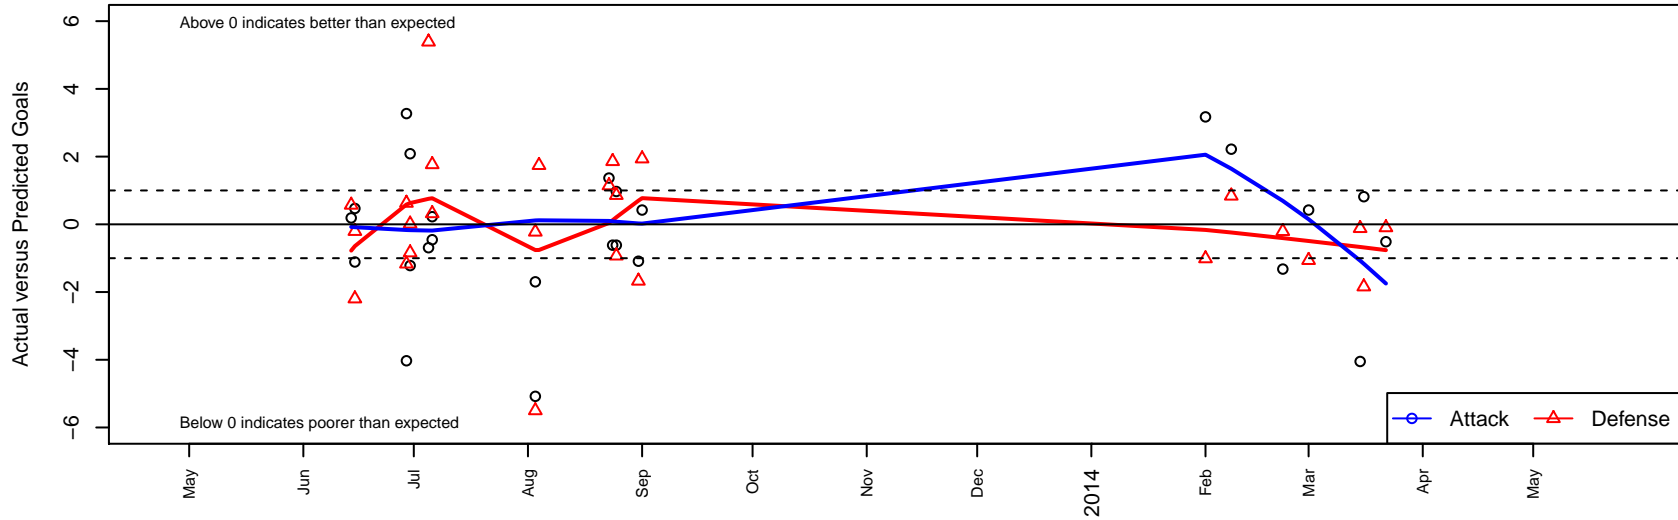

# Beacon Hill Lady Dragons G02

Beacon Hill FC  
 Seattle, WA  
 G02 total strength=312  
 attack=0.29 defense=0.12  
 fall league = Spr PSPL Classic 2 U11  
 notes= Sarr 2013; play under Tacoma Utd in P  
 alt names used:  
 Beacon Hill Lady Dragons  
 BHFC Lady Dragons  
 BHYS DRAGONS (WA)  
 Dragons [Beacon Hill]  
 Tacoma United Lady Dragons

Venues played:  
 Starfire Spring Classic GU11  
 Westsound FC Summer Classic GU10-11  
 Sounders FC Cup GU11  
 SeaTac Cup U11 A U11  
 Xtreme Cup GU11  
 Labor Day Cup GU11  
 Spr PSPL Classic 2 U11

**Beacon Hill Lady Dragons G02**  
 Dots are actual minus expected GF (blue circles) and GA (red triangles).  
 Blue line is smoothed change in attack strength. Red is smoothed change in defense strength.